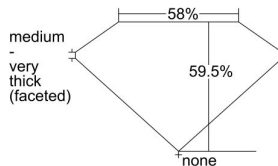

GIA®

FACSIMILE

GIA REPORT

7406038771

Verify this report at GIA.edu

GIA NATURAL DIAMOND DOSSIER®

August 21, 2021
GIA Report Number **7406038771**
Shape and Cutting Style ..... **Heart Brilliant**
Measurements ..... **5.36 x 6.20 x 3.69 mm**

GRADING RESULTS

Carat Weight ..... **0.71 carat**
Color Grade ..... **F**
Clarity Grade **S12**

ADDITIONAL GRADING INFORMATION

Polish ..... **Excellent**
Symmetry ..... **Excellent**
Fluorescence ..... **None**
Clarity Characteristics ..... **Twinning Wisp**
Inscription(s): **GIA 7406038771**

PROPORTIONS

Profile not to actual proportions

GRADING SCALES

GIA COLOR SCALE		GIA CLARITY SCALE			
COLORLESS	D	VERY VERY SLIGHTLY INCLUDED	FLAWLESS		
	E		INTERNALLY FLAWLESS		
	F	VERY SLIGHTLY INCLUDED	VVS₁		
	G		VVS₂		
	H		VS₁		
	NEAR COLORLESS	I	SLIGHTLY INCLUDED	VS₂	
		J		S1₁	
		FAINT	K	INCLUDED	S1₂
			L		I₁
			M	INCLUDED	I₂
N			I₃		
VERY LIGHT			O		
			P		
LIGHT	Q				
	R				
	S				
	T				
	U				
	Z