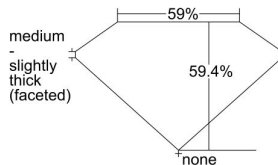

GIA®

FACSIMILE

GIA REPORT

7392753109

Verify this report at GIA.edu

GIA NATURAL DIAMOND DOSSIER®

August 03, 2021
GIA Report Number 7392753109
Shape and Cutting Style ..... Heart Brilliant
Measurements ..... 5.34 x 6.31 x 3.75 mm

GRADING RESULTS

Carat Weight ..... 0.72 carat
Color Grade ..... D
Clarity Grade VS2

ADDITIONAL GRADING INFORMATION

Polish ..... Excellent
Symmetry ..... Excellent
Fluorescence ..... None
Clarity Characteristics..... Crystal, Cloud, Feather
Inscription(s): GIA 7392753109

PROPORTIONS

Profile not to actual proportions

GRADING SCALES

GIA COLOR SCALE		GIA CLARITY SCALE		
COLORLESS	D	VERY VERY SLIGHTLY INCLUDED	FLAWLESS	
	E		INTERNALLY FLAWLESS	
	F		VVS₁	
	NEAR COLORLESS	G	VVS₂	
		H	VERY SLIGHTLY INCLUDED	VS₁
		I		VS₂
		J	SLIGHTLY INCLUDED	SI₁
	K	SI₂		
	L	INCLUDED		I₁
	M		I₂	
N	I₃			
FAINT	O			
	P			
	Q			
	R			
	S			
	T			
	U			
VERT LIGHT	V			
	W			
	X			
LIGHT	Y			
	Z