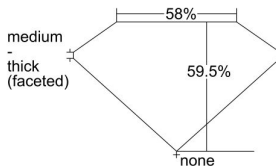

GIA®

FACSIMILE

GIA REPORT 6402136904

Verify this report at GIA.edu

GIA NATURAL DIAMOND DOSSIER®

August 27, 2021
GIA Report Number 6402136904
Shape and Cutting Style ..... Heart Brilliant
Measurements ..... 5.54 x 6.06 x 3.60 mm

GRADING RESULTS

Carat Weight ..... 0.71 carat
Color Grade ..... D
Clarity Grade VS1

ADDITIONAL GRADING INFORMATION

Polish ..... Excellent
Symmetry ..... Excellent
Fluorescence ..... None
Clarity Characteristics..... Crystal, Cloud, Pinpoint, Needle
Inscription(s): GIA 6402136904

PROPORTIONS

Profile not to actual proportions

GRADING SCALES

GIA COLOR SCALE		GIA CLARITY SCALE	
COLORLESS	D	VERY VERY SLIGHTLY INCLUDED	FLAWLESS
	E		INTERNALLY FLAWLESS
	F		VVS₁
	G		VVS₂
	H		VS₁
	I		VS₂
	J		SI₁
	K		SI₂
	L		I₁
	M		I₂
NEAR COLORLESS	N	SLIGHTLY INCLUDED	I₃
	O		
	P		
	Q		
FAINT	R		
	S		
	T		
	U		
VERY LIGHT	V		
	W		
	X		
	Y		
LIGHT	Z