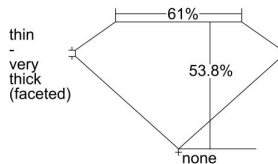

GIA®

FACSIMILE

GIA REPORT 6401497053

Verify this report at GIA.edu

GIA NATURAL DIAMOND DOSSIER®

September 22, 2021
GIA Report Number **6401497053**
Shape and Cutting Style ..... **Heart Brilliant**
Measurements ..... **6.38 x 6.62 x 3.57 mm**

GRADING RESULTS

Carat Weight ..... **0.90 carat**
Color Grade ..... **G**
Clarity Grade **VS2**

ADDITIONAL GRADING INFORMATION

Polish ..... **Excellent**
Symmetry ..... **Very Good**
Fluorescence ..... **None**
Clarity Characteristics ..... **Twinning Wisp**
Inscription(s): **GIA 6401497053**

PROPORTIONS

Profile not to actual proportions

GRADING SCALES

GIA COLOR SCALE		GIA CLARITY SCALE			
COLORLESS	D	VERY VERY SLIGHTLY INCLUDED	FLAWLESS		
	E		INTERNALLY FLAWLESS		
	F	VERY SLIGHTLY INCLUDED	VVS₁		
	G		VVS₂		
	H		VS₁		
	NEAR COLORLESS	I	SLIGHTLY INCLUDED	VS₂	
		J		SI₁	
		FAINT	K	INCLUDED	SI₂
			L		I₁
			M		I₂
VERT LIGHT	N	INCLUDED	I₃		
	O				
	P				
	Q				
	R				
LIGHT	S				
	T				
	U				
	V				
	W				
	X				
	Y				
	Z