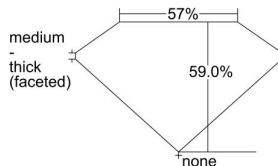

GIA®

FACSIMILE

GIA REPORT 6401193580

Verify this report at GIA.edu

GIA NATURAL DIAMOND DOSSIER®

September 01, 2021
GIA Report Number 6401193580
Shape and Cutting Style ..... Heart Brilliant
Measurements ..... 5.25 x 6.19 x 3.66 mm

GRADING RESULTS

Carat Weight ..... 0.70 carat
Color Grade ..... D
Clarity Grade VS2

ADDITIONAL GRADING INFORMATION

Polish ..... Excellent
Symmetry ..... Excellent
Fluorescence ..... None
Clarity Characteristics ..... Crystal
Inscription(s): GIA 6401193580

PROPORTIONS

Profile not to actual proportions

GRADING SCALES

GIA COLOR SCALE		GIA CLARITY SCALE			
COLORLESS	D	VERY VERY SLIGHTLY INCLUDED	FLAWLESS		
	E		INTERNALLY FLAWLESS		
	F	VERY SLIGHTLY INCLUDED	VVS₁		
	G		VVS₂		
	H		VS₁		
	NEAR COLORLESS	I	SLIGHTLY INCLUDED	VS₂	
		J		SI₁	
		FAINT	K	INCLUDED	SI₂
			L		I₁
			M		I₂
VERT LIGHT			N	INCLUDED	I₃
			O		
			P		
	Q				
LIGHT	R				
	S				
	T				
	U				
	V				
	Z