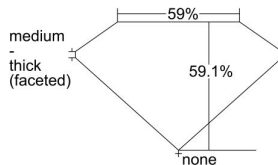

GIA®

FACSIMILE

GIA REPORT 6392202490

Verify this report at GIA.edu

GIA NATURAL DIAMOND DOSSIER®

June 24, 2021
GIA Report Number 6392202490
Shape and Cutting Style ..... Heart Brilliant
Measurements ..... 5.47 x 6.35 x 3.75 mm

GRADING RESULTS

Carat Weight ..... 0.73 carat
Color Grade ..... D
Clarity Grade VS2

ADDITIONAL GRADING INFORMATION

Polish ..... Excellent
Symmetry ..... Excellent
Fluorescence ..... None
Clarity Characteristics ..... Crystal
Inscription(s): GIA 6392202490

PROPORTIONS

Profile not to actual proportions

GRADING SCALES

GIA COLOR SCALE		GIA CLARITY SCALE				
COLORLESS	D	VERY VERY SLIGHTLY INCLUDED	FLAWLESS			
	E		INTERNALLY FLAWLESS			
	F		VVS₁			
	NEAR COLORLESS	G	VVS₂			
		H	VERY SLIGHTLY INCLUDED	VS₁		
		I		VS₂		
		FAINT	J	SLIGHTLY INCLUDED	SI₁	
			K		SI₂	
			L		INCLUDED	I₁
			M	I₂		
LIGHT	N			I₃		
	O					
	P					
	Q					
	R					
	S