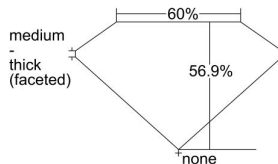

GIA®

FACSIMILE

GIA REPORT 5396907057

Verify this report at GIA.edu

GIA NATURAL DIAMOND DOSSIER®

August 12, 2021
GIA Report Number 5396907057
Shape and Cutting Style ..... Heart Brilliant
Measurements ..... 5.47 x 6.19 x 3.52 mm

GRADING RESULTS

Carat Weight ..... 0.70 carat
Color Grade ..... D
Clarity Grade VVS2

ADDITIONAL GRADING INFORMATION

Polish ..... Excellent
Symmetry ..... Excellent
Fluorescence ..... None
Clarity Characteristics..... Pinpoint, Indented Natural, Surface Graining

Inscription(s): GIA 5396907057

PROPORTIONS

Profile not to actual proportions

GRADING SCALES

GIA COLOR SCALE		GIA CLARITY SCALE			
COLORLESS	D	VERY VERY SLIGHTLY INCLUDED	FLAWLESS		
	E		INTERNALLY FLAWLESS		
	F	VERY SLIGHTLY INCLUDED	VVS₁		
	G		VVS₂		
	H		VS₁		
	NEAR COLORLESS	I	SLIGHTLY INCLUDED	VS₂	
		J		SI₁	
		FAINT	K	INCLUDED	SI₂
			L		I₁
			M		I₂
VERY LIGHT			N	INCLUDED	I₃
			O		
			P		
	Q				
LIGHT	R				
	S				
	T				
	U				
	V				
	Z