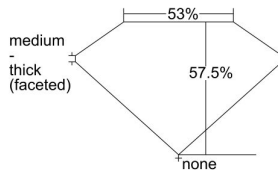

GIA®

FACSIMILE

GIA REPORT 5393525941

Verify this report at GIA.edu

GIA NATURAL DIAMOND DOSSIER®

July 16, 2021
GIA Report Number 5393525941
Shape and Cutting Style ..... Heart Brilliant
Measurements ..... 5.53 x 6.42 x 3.69 mm

GRADING RESULTS

Carat Weight ..... 0.73 carat
Color Grade ..... D
Clarity Grade VS2

ADDITIONAL GRADING INFORMATION

Polish ..... Excellent
Symmetry ..... Excellent
Fluorescence ..... None
Clarity Characteristics ..... Crystal, Feather
Inscription(s): GIA 5393525941

PROPORTIONS

Profile not to actual proportions

GRADING SCALES

GIA COLOR SCALE		GIA CLARITY SCALE			
COLORLESS	D	VERY VERY SLIGHTLY INCLUDED	FLAWLESS		
	E		INTERNALLY FLAWLESS		
	F	VERY SLIGHTLY INCLUDED	VVS₁		
	G		VVS₂		
	H		VS₁		
	NEAR COLORLESS	I	SLIGHTLY INCLUDED	VS₂	
		J		SI₁	
		FAINT	K	INCLUDED	SI₂
			L		I₁
			M		I₂
VERT LIGHT	N	LIGHT	I₃		
	O				
	P				
	Q				
	R				
	S