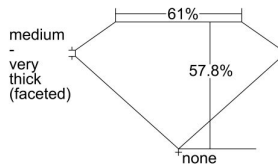

GIA®

FACSIMILE

GIA REPORT 3395663306

Verify this report at GIA.edu

GIA NATURAL DIAMOND DOSSIER®

July 28, 2021
GIA Report Number 3395663306
Shape and Cutting Style ..... Heart Brilliant
Measurements ..... 5.55 x 6.15 x 3.55 mm

GRADING RESULTS

Carat Weight ..... 0.70 carat
Color Grade ..... D
Clarity Grade VS1

ADDITIONAL GRADING INFORMATION

Polish ..... Excellent
Symmetry ..... Excellent
Fluorescence ..... None
Clarity Characteristics ..... Feather, Indented Natural
Inscription(s): GIA 3395663306

PROPORTIONS

Profile not to actual proportions

GRADING SCALES

GIA COLOR SCALE		GIA CLARITY SCALE			
COLORLESS	D	VERY VERY SLIGHTLY INCLUDED	FLAWLESS		
	E		INTERNALLY FLAWLESS		
	F	VERY SLIGHTLY INCLUDED	VS₁		
	G		VS₂		
	H		VS₁		
	NEAR COLORLESS	I	SLIGHTLY INCLUDED	VS₂	
		J		SI₁	
		FAINT	K	INCLUDED	SI₂
			L		I₁
			M		I₂
VERT LIGHT	N	LIGHT	I₃		
	O				
	P				
	Q				
	R