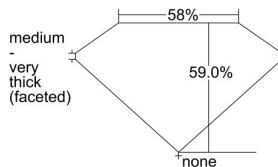

GIA®

FACSIMILE

GIA REPORT 2407215208

Verify this report at GIA.edu

GIA NATURAL DIAMOND DOSSIER®

September 03, 2021
GIA Report Number **2407215208**
Shape and Cutting Style ..... **Heart Brilliant**
Measurements ..... **5.28 x 6.23 x 3.68 mm**

GRADING RESULTS

Carat Weight ..... **0.70 carat**
Color Grade ..... **G**
Clarity Grade **S11**

ADDITIONAL GRADING INFORMATION

Polish ..... **Very Good**
Symmetry ..... **Very Good**
Fluorescence ..... **Faint**
Clarity Characteristics..... **Crystal, Feather, Cloud**
Inscription(s): **GIA 2407215208**

PROPORTIONS

Profile not to actual proportions

GRADING SCALES

GIA COLOR SCALE		GIA CLARITY SCALE		
NEAR COLORLESS	D	VERY VERY SLIGHTLY INCLUDED	FLAWLESS	
	E		INTERNALLY FLAWLESS	
	F	VERY SLIGHTLY INCLUDED	VVS₁	
	G		VVS₂	
	H		VS₁	
	FAINT	I	SLIGHTLY INCLUDED	VS₂
		J		S1₁
		K	INCLUDED	S1₂
		L		I₁
		M		I₂
LIGHT	N		I₃	
	O			
	P			
	Q			
	R			
	S			
	T			
	U			
	V			
	W			
	X			
	Y			
	Z