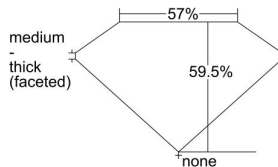

GIA®

FACSIMILE

GIA REPORT 2404339827

Verify this report at GIA.edu

GIA NATURAL DIAMOND DOSSIER®

September 13, 2021
GIA Report Number 2404339827
Shape and Cutting Style ..... Heart Brilliant
Measurements ..... 5.56 x 6.11 x 3.64 mm

GRADING RESULTS

Carat Weight ..... 0.71 carat
Color Grade ..... D
Clarity Grade VVS2

ADDITIONAL GRADING INFORMATION

Polish ..... Excellent
Symmetry ..... Excellent
Fluorescence ..... Faint
Clarity Characteristics ..... Pinpoint
Inscription(s): GIA 2404339827

PROPORTIONS

Profile not to actual proportions

GRADING SCALES

GIA COLOR SCALE		GIA CLARITY SCALE	
COLORLESS	D	VERY VERY SLIGHTLY INCLUDED	FLAWLESS
	E		INTERNALLY FLAWLESS
	F		VVS₁
	G		VVS₂
	H		VS₁
	I		VS₂
	J		SI₁
	K		SI₂
	L		I₁
	M		I₂
NEAR COLORLESS	N	SLIGHTLY INCLUDED	I₃
	O		
	P		
	Q		
FAINT	R		
	S		
	T		
	U		
VERY LIGHT	V		
	W		
	X		
	Y		
LIGHT	Z