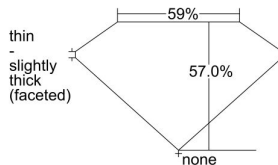

GIA®

FACSIMILE

GIA REPORT 2396753172

Verify this report at GIA.edu

GIA NATURAL DIAMOND DOSSIER®

August 04, 2021
GIA Report Number 2396753172
Shape and Cutting Style ..... Heart Brilliant
Measurements ..... 5.66 x 6.39 x 3.65 mm

GRADING RESULTS

Carat Weight ..... 0.73 carat
Color Grade ..... D
Clarity Grade VS2

ADDITIONAL GRADING INFORMATION

Polish ..... Excellent
Symmetry ..... Excellent
Fluorescence ..... None
Clarity Characteristics ..... Crystal
Inscription(s): GIA 2396753172

PROPORTIONS

Profile not to actual proportions

GRADING SCALES

GIA COLOR SCALE		GIA CLARITY SCALE		
NEAR COLORLESS	D	VERY VERY SLIGHTLY INCLUDED	FLAWLESS	
	E		INTERNALLY FLAWLESS	
	F	VERY SLIGHTLY INCLUDED	VVS₁	
	G		VVS₂	
	H		VS₁	
	FAINT	I	SLIGHTLY INCLUDED	VS₂
		J		SI₁
		K	INCLUDED	SI₂
		L		I₁
		M		I₂
LIGHT	N		I₃	
	O			
	P			
	Q			
	R			
	S			
	T			
	U			
	V			
	W			
	X			
	Y			
	Z