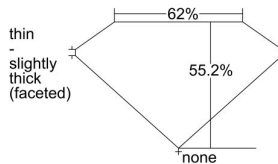

GIA®

FACSIMILE

GIA REPORT 2396663208

Verify this report at GIA.edu

GIA NATURAL DIAMOND DOSSIER®

August 20, 2021
GIA Report Number 2396663208
Shape and Cutting Style ..... Heart Brilliant
Measurements ..... 5.92 x 6.53 x 3.61 mm

GRADING RESULTS

Carat Weight ..... 0.80 carat
Color Grade ..... F
Clarity Grade VS2

ADDITIONAL GRADING INFORMATION

Polish ..... Excellent
Symmetry ..... Excellent
Fluorescence ..... Faint
Clarity Characteristics ..... Cloud, Feather, Crystal
Inscription(s): GIA 2396663208

PROPORTIONS

Profile not to actual proportions

GRADING SCALES

GIA COLOR SCALE		GIA CLARITY SCALE			
COLORLESS	D	VERY VERY SLIGHTLY INCLUDED	FLAWLESS		
	E		INTERNALLY FLAWLESS		
	F	VERY SLIGHTLY INCLUDED	VVS₁		
	G		VVS₂		
	H		VS₁		
	NEAR COLORLESS	I	SLIGHTLY INCLUDED	VS₂	
		J		S₁	
		FAINT	K	INCLUDED	S₂
			L		I₁
			M		I₂
VERT LIGHT	N	LIGHT	I₃		
	O				
	P				
	Q				
	R