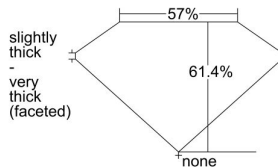

GIA®

FACSIMILE

GIA REPORT 2394315902

Verify this report at GIA.edu

GIA NATURAL DIAMOND DOSSIER®

July 02, 2021
GIA Report Number 2394315902
Shape and Cutting Style ..... Heart Brilliant
Measurements ..... 5.61 x 6.55 x 4.02 mm

GRADING RESULTS

Carat Weight ..... 0.90 carat
Color Grade ..... H
Clarity Grade SI1

ADDITIONAL GRADING INFORMATION

Polish ..... Excellent
Symmetry ..... Excellent
Fluorescence ..... Strong Blue
Clarity Characteristics ..... Cloud, Crystal
Inscription(s): GIA 2394315902

PROPORTIONS

Profile not to actual proportions

GRADING SCALES

GIA COLOR SCALE		GIA CLARITY SCALE	
NEAR COLORLESS	D	VERY VERY SLIGHTLY INCLUDED	FLAWLESS
	E		INTERNALLY FLAWLESS
	F		VVS₁
	G		VVS₂
	H		VS₁
	I		VS₂
	J		SI₁
	K		SI₂
	L		I₁
	M		I₂
FAINT	N	SLIGHTLY INCLUDED	I₃
	O		
	P		
	Q		
VERY LIGHT	R	INCLUDED	
	S		
	T		
	U		
	V		
	W		
	X		
	Y		
LIGHT	Z