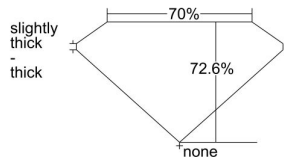

GIA®

FACSIMILE

GIA REPORT 2213671570

Verify this report at GIA.edu

GIA NATURAL DIAMOND DOSSIER®

May 11, 2021
GIA Report Number 2213671570
Shape and Cutting Style ..... **Square Modified Brilliant**
Measurements ..... 4.90 x 4.88 x 3.54 mm

GRADING RESULTS

Carat Weight ..... 0.70 carat
Color Grade ..... E
Clarity Grade VS1

ADDITIONAL GRADING INFORMATION

Polish ..... Excellent
Symmetry ..... Excellent
Fluorescence ..... None
Clarity Characteristics ..... Crystal, Cloud, Pinpoint
Inscription(s): GIA 2213671570

PROPORTIONS

Profile not to actual proportions

GRADING SCALES

GIA COLOR SCALE		GIA CLARITY SCALE			
COLORLESS	D	VERY VERY SLIGHTLY INCLUDED	FLAWLESS		
	E		INTERNALLY FLAWLESS		
	F	VERY SLIGHTLY INCLUDED	VVS₁		
	G		VVS₂		
	H		VS₁		
	NEAR COLORLESS	I	SLIGHTLY INCLUDED	VS₂	
		J		SI₁	
		FAINT	K	INCLUDED	SI₂
			L		I₁
			M		I₂
VERT LIGHT			N	INCLUDED	I₃
			O		
			P		
	Q				
LIGHT	R				
	S				
	T				
	U				
	V				
	Z