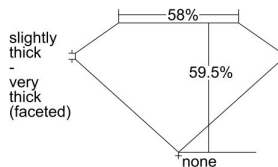

GIA®

FACSIMILE

GIA REPORT 1408428856

Verify this report at GIA.edu

GIA NATURAL DIAMOND DOSSIER®

September 18, 2021
GIA Report Number 1408428856
Shape and Cutting Style ..... Heart Brilliant
Measurements ..... 5.58 x 6.16 x 3.66 mm

GRADING RESULTS

Carat Weight ..... 0.73 carat
Color Grade ..... D
Clarity Grade VS2

ADDITIONAL GRADING INFORMATION

Polish ..... Excellent
Symmetry ..... Excellent
Fluorescence ..... Faint
Clarity Characteristics ..... Feather, Crystal
Inscription(s): GIA 1408428856

PROPORTIONS

Profile not to actual proportions

GRADING SCALES

GIA COLOR SCALE		GIA CLARITY SCALE	
COLORLESS	D	VERY VERY SLIGHTLY INCLUDED	FLAWLESS
	E		INTERNALLY FLAWLESS
	F		VVS₁
	G		VVS₂
	H		VS₁
	I		VS₂
	J		SI₁
	K		SI₂
	L		I₁
	M		I₂
NEAR COLORLESS	N	SLIGHTLY INCLUDED	I₃
	O		
	P		
	Q		
FAINT	R		
	S		
	T		
	U		
VERY LIGHT	V		
	W		
	X		
	Y		
LIGHT	Z