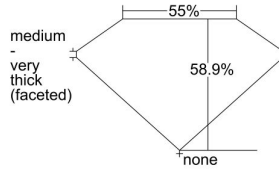

GIA®

FACSIMILE

GIA REPORT 1403530565

Verify this report at GIA.edu

GIA NATURAL DIAMOND DOSSIER®

September 24, 2021
GIA Report Number 1403530565
Shape and Cutting Style ..... Heart Brilliant
Measurements ..... 5.47 x 6.49 x 3.82 mm

GRADING RESULTS

Carat Weight ..... 0.80 carat
Color Grade ..... F
Clarity Grade VS2

ADDITIONAL GRADING INFORMATION

Polish ..... Very Good
Symmetry ..... Very Good
Fluorescence ..... None
Clarity Characteristics.... Cavity, Feather, Cloud, Indented Natural
Inscription(s): GIA 1403530565

PROPORTIONS

Profile not to actual proportions

GRADING SCALES

GIA COLOR SCALE		GIA CLARITY SCALE			
COLORLESS	D	VERY VERY SLIGHTLY INCLUDED	FLAWLESS		
	E		INTERNALLY FLAWLESS		
	F		VVS₁		
	NEAR COLORLESS	G	VERY SLIGHTLY INCLUDED	VVS₂	
		H		VS₁	
		FAINT	I	SLIGHTLY INCLUDED	VS₂
			J		SI₁
	K		SI₂		
	VERT LIGHT		L	INCLUDED	I₁
			M		I₂
N			I₃		
O					
P					
Q					
R					
LIGHT	S				
	T				
	U				
	V				
	W				
	X				
	Y				
	Z